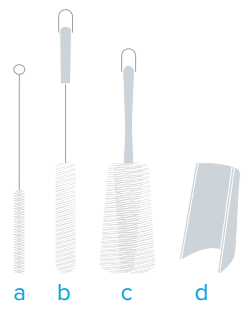

## PACKAGE INCLUDES:

### CLEANING SET

- a) downstem brush 1x
- b) hose grip brush 1x
- c) glass corpus brush 1x
- d) scrubbing pad for head 1x

### SPARE PARTS PACKAGE

- hose connector ball (set of 3 pcs) 1x
- head seal 1x
- hose connector seal 2x
- seal for downstem 1x