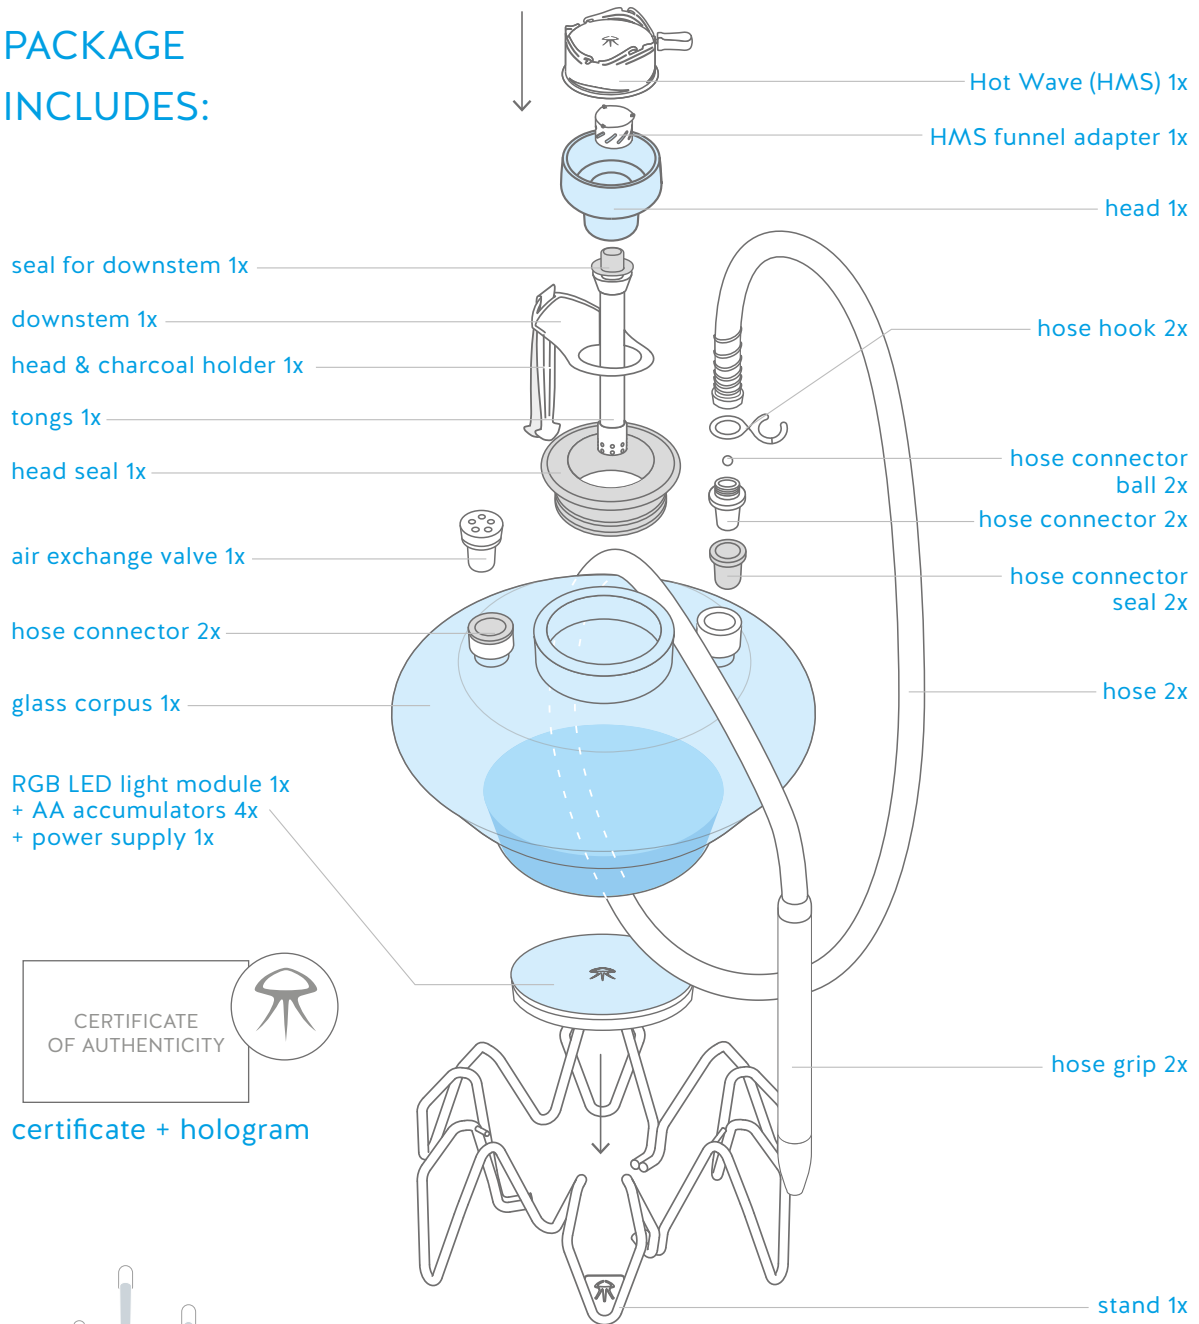

## PACKAGE INCLUDES:

### CLEANING SET

- a) downstem brush 1x
- b) hose grip brush 1x
- c) glass corpus brush 1x
- d) scrubbing pad for head 1x

### SPARE PARTS PACKAGE

- hose connector ball (set of 3 pcs) 1x
- head seal 1x
- hose connector seal 2x
- seal for downstem 1x